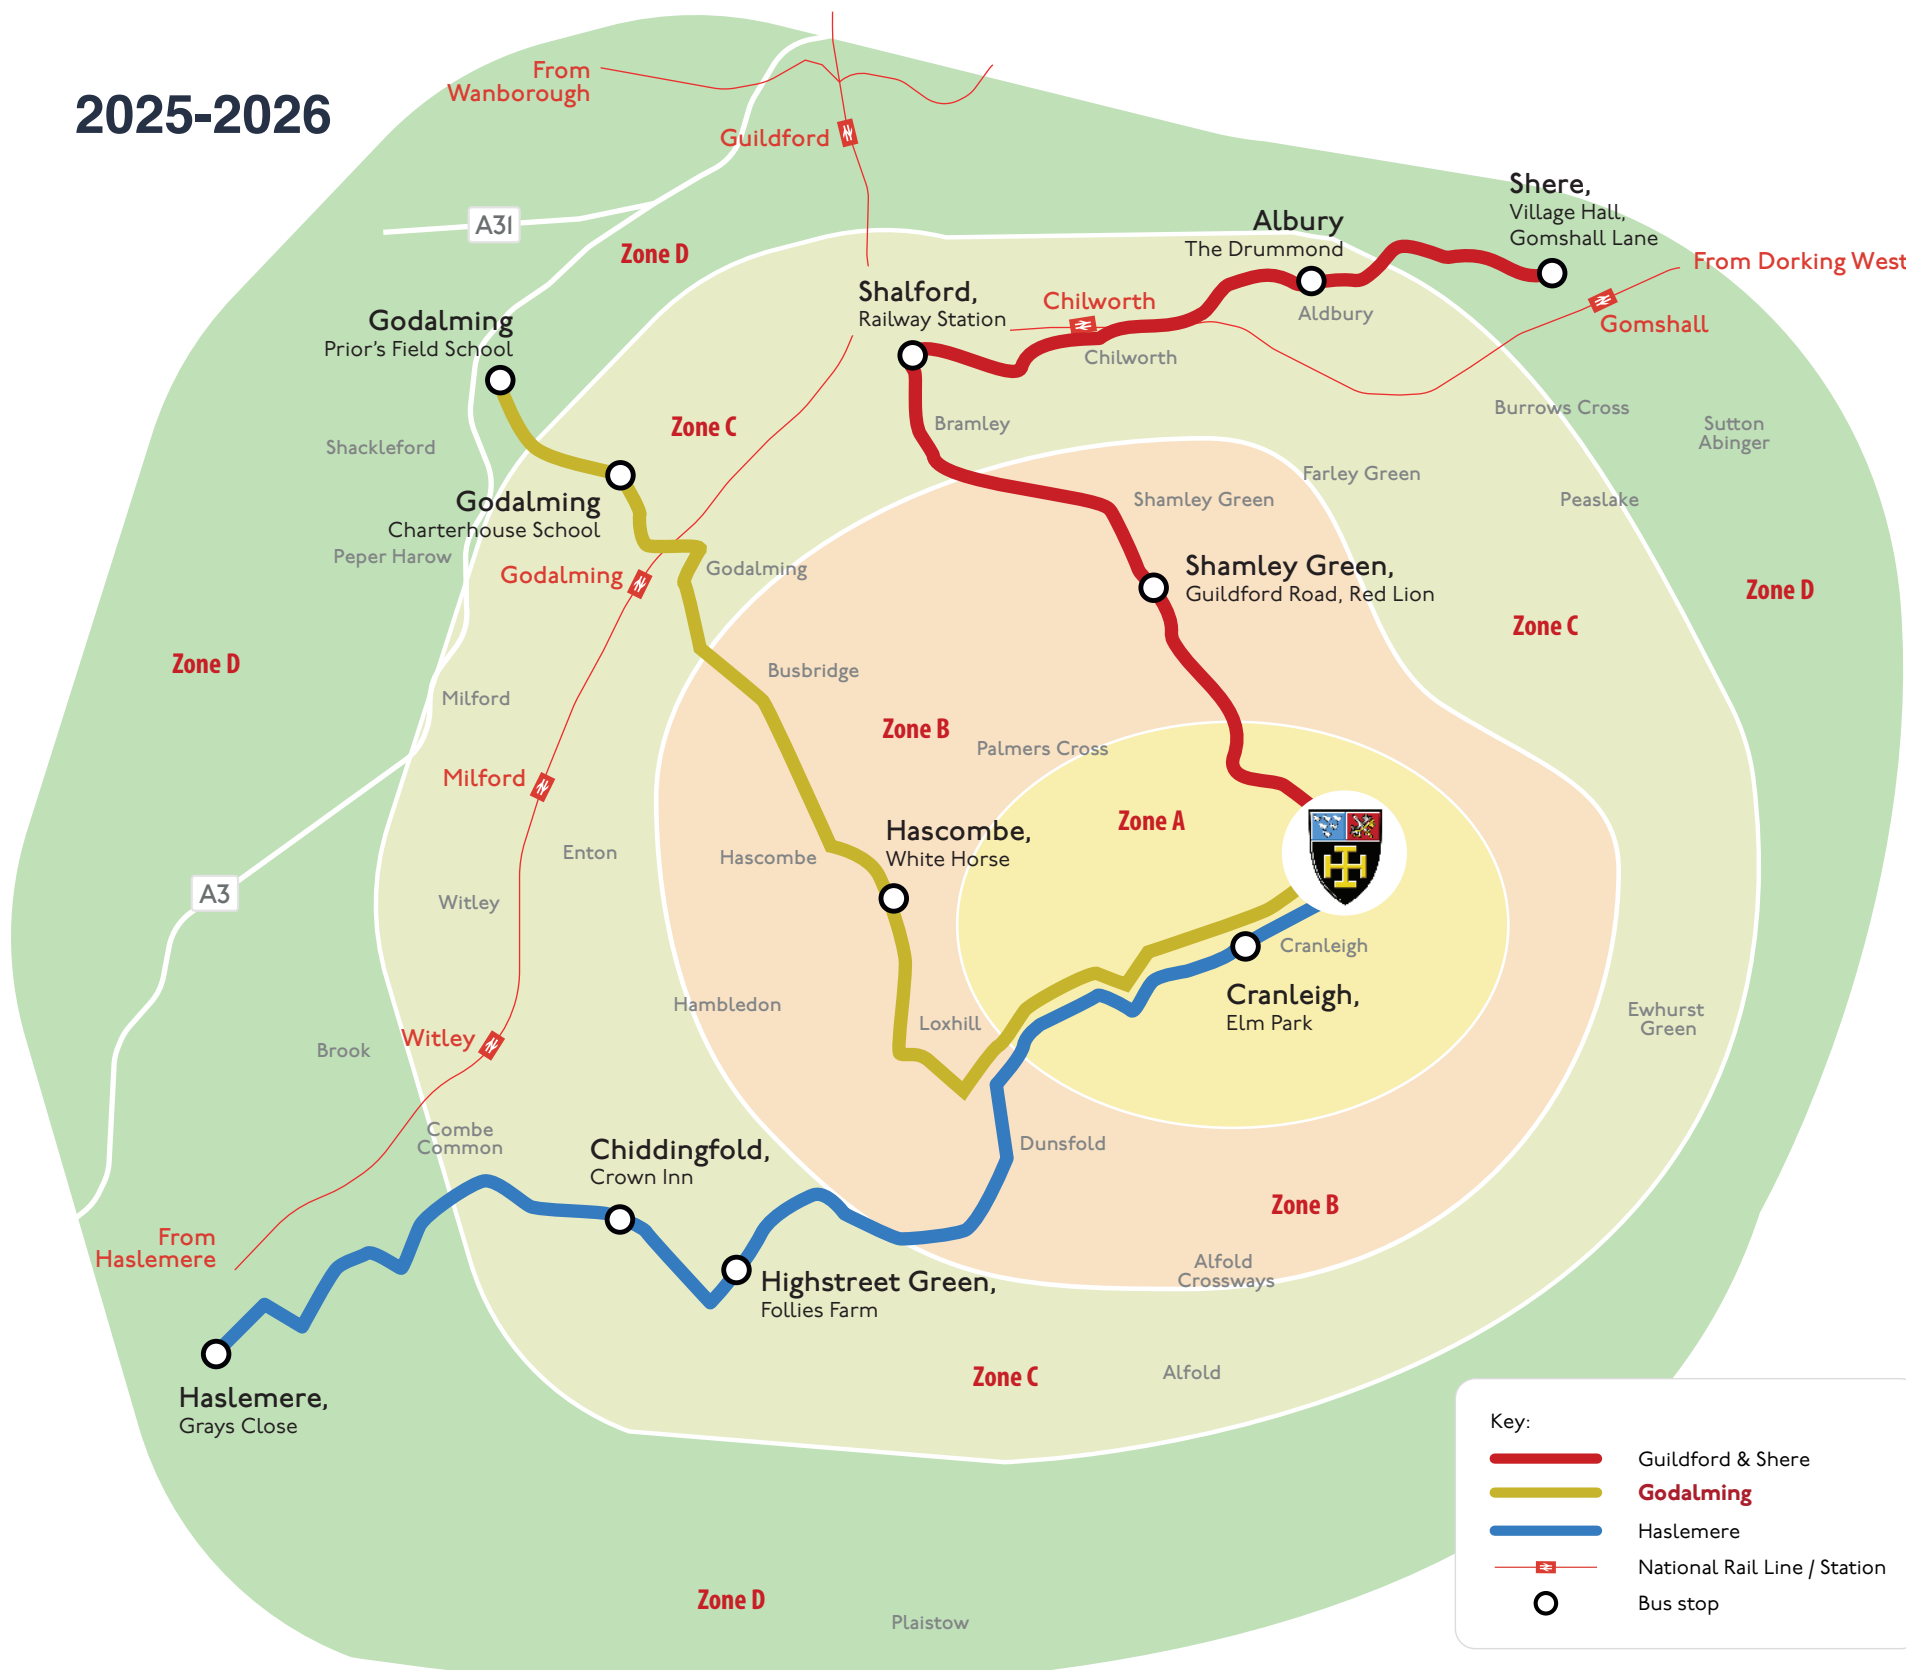

2025-2026

Key:

- Guildford & Shere
- Godalming**
- Haslemere
- National Rail Line / Station
- Bus stop